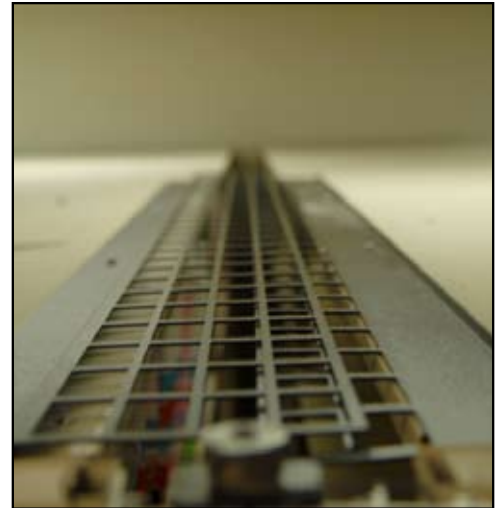

TAB STORAGE SYSTEMS

Specifications

- 2" Bumpers (4) per carriage for 4" minimal spacing of carriages required
- Top screen minimum 14-gauge steel plates
- Flat half of top screen mounted on one side of aisle, offset on opposite side, with offset overlapping the flat when aisle is closed
- Use padlock approved for the security level of items being stored (TAB does not supply the padlock)
- End panel assembly - Aluminum with dual spring-loaded hinge and hasp with pry-preventing backing plate installed across aisle on shelving front or end panel
- Top screen has 70% minimum opening to facilitate sprinkler water entry and meet fire code requirements

The solution consists of an ultra secure top screen which is a flat black offset assembly that is mounted on top of cabinets or shelving. It also consists of an ultra secure end panel assembly (or shelving mount) that is attached on a hinge that covers the side openings between the cabinets and shelving.